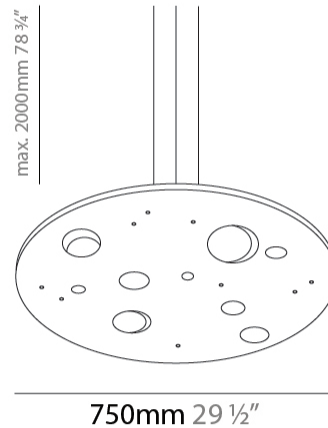

PROJECT	
TYPE	
SPECIFIER	
QUANTITY	
DATE	

BUCHI HORIZONTAL SUSPENSION

D131600-

base number Finish
Options

1. To build a product code in our configurator select the specify button on the base model # product page
2. To build a manual product code on this datasheet choose from the options listed below in blue font and add the suffix to the base model #

GENERAL

Series: Buchi
Subseries: Buchi Horizontal
Partner: Knikerboker
Division: Design
Installation: Suspension
Product Type: Pendant
Mounting Location: Ceiling
Light Distribution: Indirect

PHYSICAL

Shape: Abstract
Diameter (mm): 750
Diameter (in): 29 1/2
Height (mm): 45
Height (in): 1 3/4
Max. Overall Height (mm): 2045
Max. Overall Height (in): 80 1/2
Fixture Finish: EWH / EBK / MAN / COF / PRD / SLF / GLF / CLF / BRL
Fixture Material: Aluminum
Cable Details: 2000mm / 78 3/4" Cable

ELECTRICAL

Lamp Type: LED
Input Wattage (W): 40
Dimming: Non-Dimming / Phase Dimming (120vac Only)
Driver Included: No
Driver Location: Remote
Driver Type: Constant Current - Universal
Driver Class: Class 2
Input Voltage (V): 120 - 277
Constant Current (MA): 500

LED

Color Temperature (°K): 3000
Max. Delivered Lumen (lm): 7800
CRI: >85 CRI
Lamp Life (hrs): 50000

OPTICAL

RATINGS AND CERTIFICATIONS

Certified By: Certified for North American Standards
IP rating: IP20