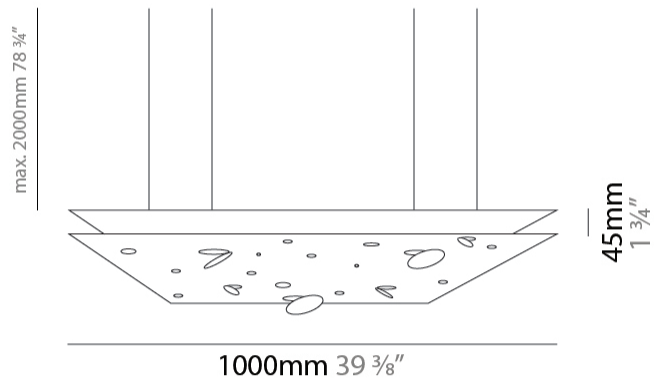

BUCHI HORIZONTAL SUSPENSION

D131599-

base number _____
Finish _____
Options _____

1. To build a product code in our configurator select the specify button on the base model # product page
2. To build a manual product code on this datasheet choose from the options listed below in blue font and add the suffix to the base model #

GENERAL

Series: Buchi
Subseries: Buchi Horizontal
Partner: Knikerboker
Division: Design
Installation: Suspension
Product Type: Pendant
Mounting Location: Ceiling
Light Distribution: Indirect

PHYSICAL

Shape: Abstract
Length (mm): 1000
Length (in): 39 3/8
Width (mm): 400
Width (in): 15 3/4
Height (mm): 45
Height (in): 1 3/4
Max. Overall Height (mm): 2045
Max. Overall Height (in): 80 1/2
Fixture Finish: [EWH / EBK / MAN / COF / PRD / SLF / GLF / CLF / BRL](#)
Fixture Material: Aluminum
Cable Details: 2000mm / 78 3/4" Cable

ELECTRICAL

Lamp Type: LED
Input Wattage (W): 40
Dimming: Non-Dimming / Phase Dimming (120vac Only)
Driver Included: No
Driver Location: Remote
Driver Type: Constant Current - Universal
Driver Class: Class 2
Input Voltage (V): 120 - 277
Constant Current (MA): 500

LED

Color Temperature (°K): 3000
Max. Delivered Lumen (lm): 7800
CRI: >85 CRI
Lamp Life (hrs): 50000

OPTICAL

RATINGS AND CERTIFICATIONS

Certified By: Certified for North American Standards
IP rating: IP20